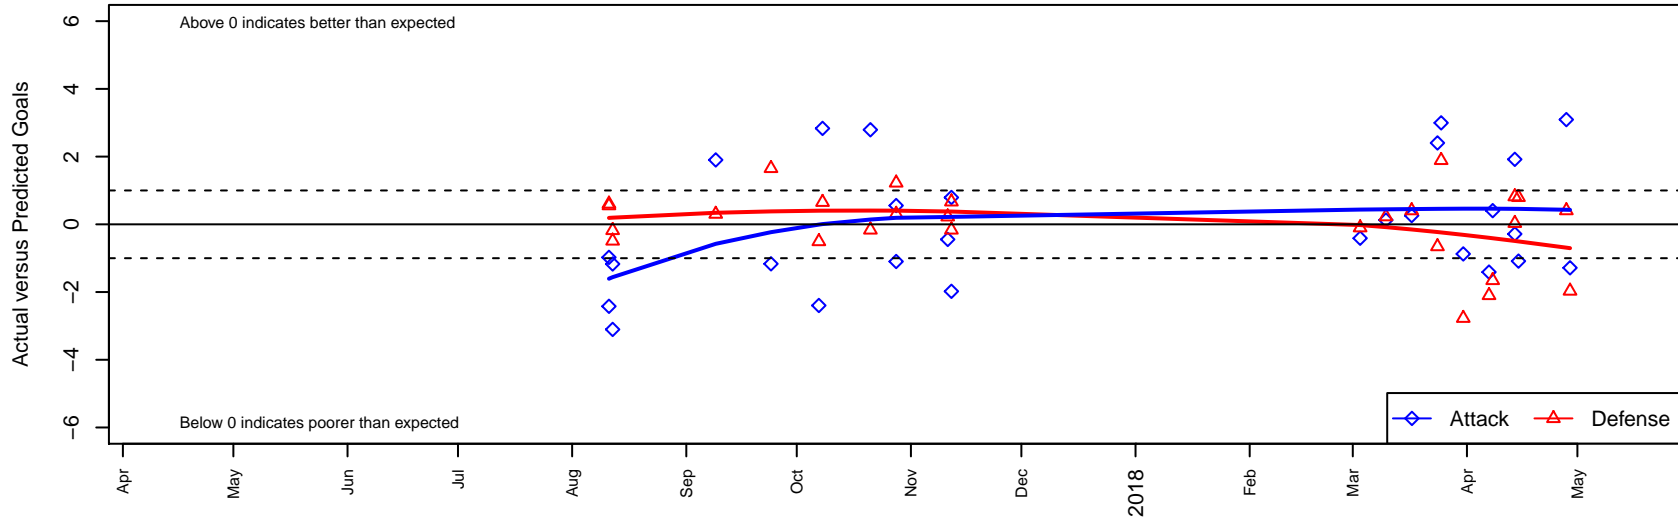

# Tri-Cities Nacional B05

, WA  
 B05 total strength=990  
 attack=3.15 defense=1.18  
 fall league = PSPL Copa 1 – East Blue U13  
 spr league = Spr PSPL – '05 Super 1– East U1

alt names used:  
 TRI-CITIES FC NACIONAL  
 Tri-Cities FC B2005  
 Tri-Cities FC B2005  
 TRI-CITIES FC B2005 (WA)

Venues played:  
 2017 Les Schwab NW Cup U13 Challenge (Silv  
 2017 PSPL Copa 1 – East Blue U13  
 2017 Spr PSPL – '05 Super 1– East U13  
 2017 WA Cup U13 Silver U13

**Tri-Cities Nacional B05**  
 Dots are actual minus expected GF (blue circles) and GA (red triangles).  
 Blue line is smoothed change in attack strength. Red is smoothed change in defense strength.

**attack and defense variance (black dot)  
relative to other teams  
and top 10 in region**

**attack and defense rating  
relative to others at age  
and all opponents in last 13 months**

**Performance relative to 13 month average**