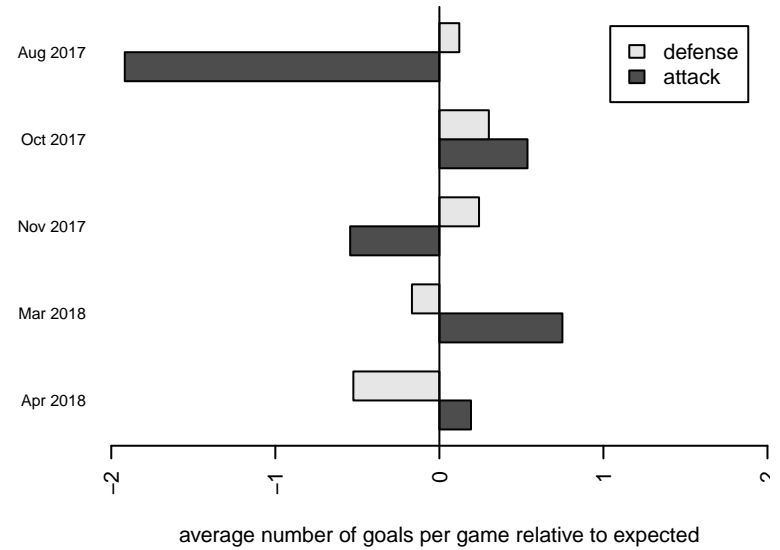

Performance relative to 13 month average