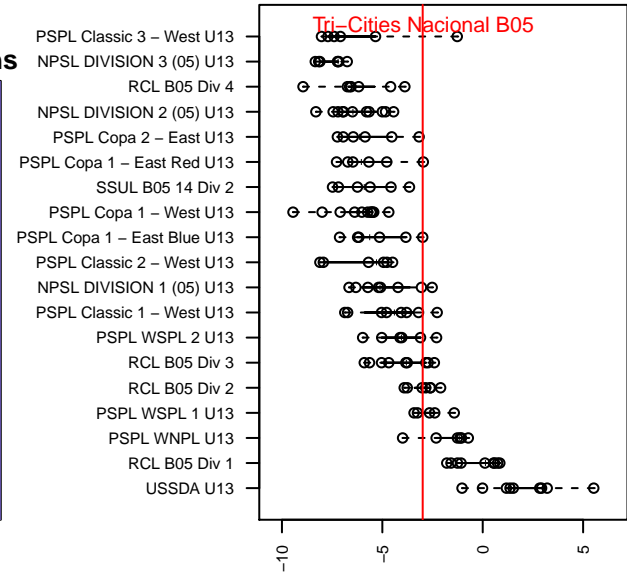

# Tri-Cities Nacional B05

, WA  
 B05 total strength=990  
 attack=3.15 defense=1.18  
 fall league = PSPL Copa 1 – East Blue U13  
 spr league = Spr PSPL – '05 Super 1– East U1

alt names used:  
 TRI-CITIES FC NACIONAL  
 Tri-Cities FC B2005  
 Tri-Cities FC B2005  
 TRI-CITIES FC B2005 (WA)

Venues played:  
 2017 Les Schwab NW Cup U13 Challenge (Silv  
 2017 PSPL Copa 1 – East Blue U13  
 2017 Spr PSPL – '05 Super 1– East U13  
 2017 WA Cup U13 Silver U13

**Tri-Cities Nacional B05**  
 Dots are actual minus expected GF (blue circles) and GA (red triangles).  
 Blue line is smoothed change in attack strength. Red is smoothed change in defense strength.

**attack and defense variance (black dot)  
relative to other teams  
and top 10 in region**

**attack and defense rating  
relative to others at age  
and all opponents in last 13 months**

**Performance relative to 13 month average**